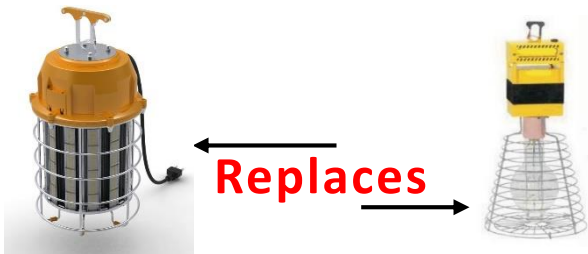

### ◆ FEATURES

- Exceptionally bright 7,800, 13,000, or 19,500 lumen output
- Up to 80% energy savings compared to similar traditional light sources
- Available in 60W, 100W, 150W (100-300VAC)
- Includes 9.8' grounded cord and 120V plug
- Integrated carabiner type hook for quick and easy installation
- Metal guards provide safety and durability
- IP65 waterproof rating protects fixture in harsh outdoor applications
- 6,000V high voltage surge protection

## Temporary LED Work Light Fixture

The Emium temporary work light is a portable, bright and durable ceiling-mounted fixture that provides 360° lighting. Unlike permanent lighting, temporary lighting is installed on a job site for a limited amount of time. This robust fixture features a metal lamp guard, tough polycarbonate housing, and an IP65 protection rating, making it suitable for damp or wet locations. The product design employs the latest in high-efficiency LED lighting technology, excellent heat dissipation properties, and voltage surge protection to deliver long life and superior performance.

## SPECIFICATIONS

<b>Model</b>	EL-RM-TL-60W-DW50	EL-RM-TL-100W-DW50	EL-RM-TL-150W-DW50
<b>Dimensions</b>	5.9"D x 12.5"H		
<b>Power Consumption</b>	60 watts	100 watts	150 watts
<b>Lumen Output</b>	7,800 lumens	13,000 lumens	19,500 lumens
<b>Waterproof Rating</b>	IP65		
<b>Beam Angle</b>	360°		
<b>Input Voltage</b>	100-300VAC		
<b>Color Temperature</b>	5000K		
<b>CRI</b>	> 85		
<b>Rated Life</b>	More than 50,000 hrs		