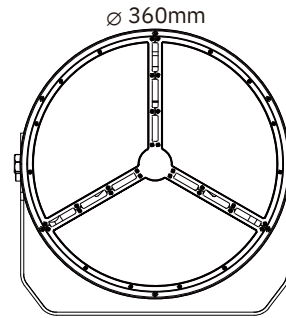

LED Stadium Light

Round Series

500W