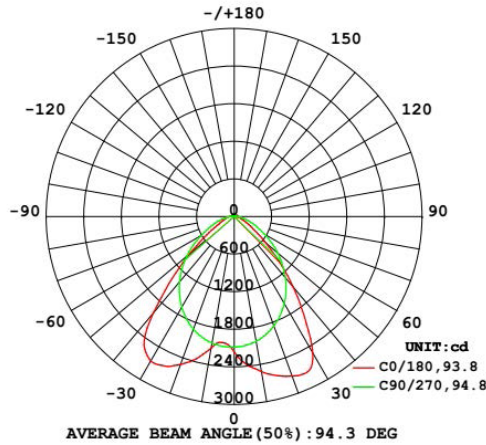

**FEATURES**

- Easy to install, track aligned power connections
- Available in 4ft. and 8ft. lengths
- 120V, maximum single run - 1,600 watts
- 277V, maximum single run - 3,840 watts
- Available with LED "L" and Cross shape connector kit options
- 2 mounting options: suspended or surface
- 0-10V dimming
- 5 year warranty**
- 50,000 hrs. rated life**

## SPECIALTY LIGHTING

Ordering Guide: Continuous Run Aisle Fixture: Example: EL-SC-AF-40W-1200-40K

Fixture Type	Wattage	Length	CCT (X,X00) Kelvin
EL-SC-AF			
EL-SC-AF Continuous Run Aisle Series	40 40W 75 75W	4 Ft. 1200 8 Ft. 2400	30K 3000K (warm white) 35K 3500K (warm white) 40K 4000K (natural white) 50K 5000K (daylight white)

## SPECIFICATIONS

Model	EL-SC-AF-40W-1200	EL-SC-AF-75W-2400
Power	40W	75W
Lumen Output	4,000	7,500
Length	48"	96"
Input Voltage	100-277VAC	
Beam Angle	90°	
Color Temp	3000K, 3500K, 4000K, 5000K	
Dimmable	0-10V	
LEDs	Seoul 2835	
CRI	> 84	
Rated Life	> 50,000 hrs.	