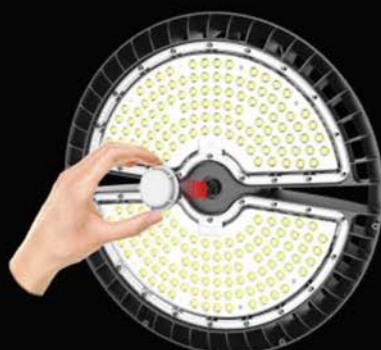

World's first patented **Pluggable Sensor**

Modular type plug & play Zigbee add-on sensor. User can easily upgrade from an Ordinary fixture to a smart fixture in 3 seconds.

Occupancy Sensor

Smart Wireless Controller

Smart Wireless Controller with Occupancy Sensor

- 3 seconds easy plug-in scalability
- Plug and play operation to meet code and simplify installation
- Easy scalability, installation & maintenance
- Zigbee add-on. Provide mesh network smart lighting control
- No re-circuiting or new control wiring
- Provide interfaces for follow-up system expansion, escalation

Plug and play

On/off control

Daylight sensor

Remote control setting

10-15M Sensing range

Zigbee network control

App control

You can install your luminaires today and mount sensors or IOT controllers whenever you need - without any hassle

Luminaire with embedded receptacle

3 seconds easily plug-in

Smart LED Luminaire

Automatic Dimming --- On-demand lighting
Don't pay for the brightest light everywhere, all day