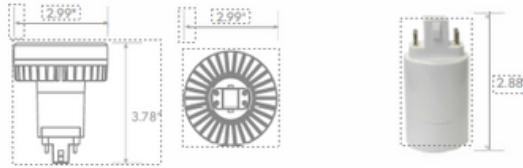

*See below for Dimensions

LED Plug-in Bulbs : Dimensions

Standard Series

Vertical

Base Option

Extension Adopter

Stick

Base Option