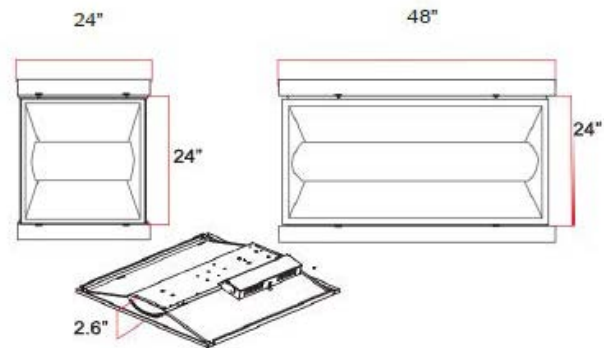

for more information email info@emium.com
or call 224.735.3435 | www.emium.com