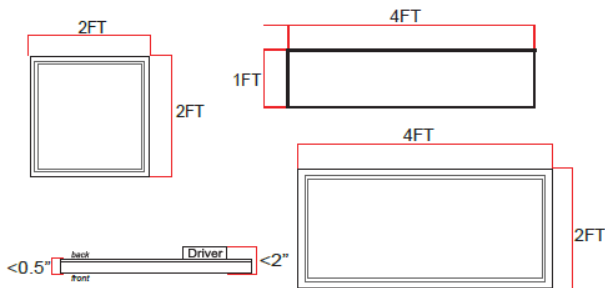

DIMENSIONS

for more information email info@emium.com or call 224.735.3435 | www.emium.com

INTERIOR LIGHTING

Ordering Guide: Edge-lit LED Panels: Example: EL-ZY-PNL-2X2-40W-DM

Fixture Type	Size	Wattage	CCT (X,X00) Kelvin	Dimmable	
EL-ZY-PNL			N/A	DM	
EL-ZY-PNL Edge-lit LED Panel Series	1X4 2X2 2X4	For 1x4 panels use 40W designation For 2x2 panels use 40W designation For 2x4 panels use 50W designation <i>Panels come with wattage selectable dip-switches.</i>	Dip-switch selectable. <i>No need to specify</i>	YES (0-10V)	NOTE: Please confirm the Emergency Backup option if needed.

SPECIFICATIONS

Model	EL-ZY-PNL-1x4-40W	EL-ZY-PNL-2x2-40W	EL-ZY-PNL-2x4-50W
Panel Size	1' x 4'	2' x 2'	2' x 4'
Power	20W, 30W, 36W, 40W (Selectable)		20W, 30W, 40W, 50W (Selectable)
Lumen Output	125lm/watt		
Color Temp	3000K, 3500K, 4000K, 5000K (Installer Selectable)		
Beam Angle	120°		
Input Voltage	100 - 277VAC		
CRI	> 80 Ra		
Emergency Backup	YES, Optional		
Dimmable	YES (0-10V)		
Rated Life	> 50,000 hrs.		