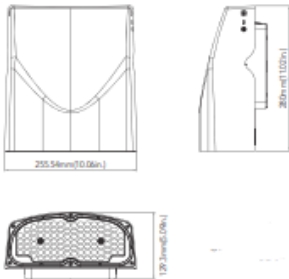

Housing

- *Die-Cast Aluminum*
- Dark Bronze - *Standard*
- White, Black, - *Custom Order*

Accessories

- Photocell - 120-277VAC

EX: EL-MS-WP10-27W27V40KDP

Dimensions

40W

40 watts

EX: EL-MS-WP10-40W27V50KD

67W

Dimensions

67 watts

- 120-277V
- 131lm/W
- 1-10V Dimming
- 4000K or 5000K - *Standard*
- 3000K - *Custom Order*

Housing

- *Die-Cast Aluminum*
- Dark Bronze - *Standard*
- White, Black, - *Custom Order*