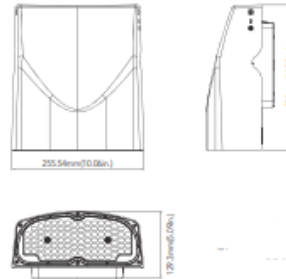

EX: EL-MS-WP10-40W27V50KD

67W

Dimensions

67 watts

- 120-277V
- 131lm/W
- 1-10V Dimming
- 4000K or 5000K - *Standard*
- 3000K - *Custom Order*

Housing

- *Die-Cast Aluminum*
- Dark Bronze - *Standard*
- White, Black, - *Custom Order*

Accessories

- Photocell - 120-277VAC

EX: EL-MS-WP10-67W27V50KDP

Dimensions

80W

80 watts

- 120-277V
- 131lm/W
- 1-10V Dimming
- 4000K or 5000K - *Standard*
- 3000K - *Custom Order*

Housing