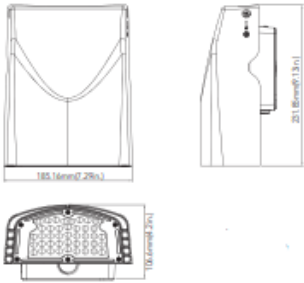

Recommended Use:

- Building Perimeter
- Entrances
- Stairways
- Security Lighting

LED Wall Packs

Angle Adjustable Series

27W

Dimensions

27 watts

- 120-277V
- 133lm/W
- 1-10V Dimming
- 4000K or 5000K - *Standard*
- 3000K - *Custom Order*

Housing

- *Die-Cast Aluminum*
- Dark Bronze - *Standard*
- White, Black, - *Custom Order*

Accessories

- Photocell - 120-277VAC

EX: EL-MS-WP10-27W27V40KDP

Dimensions

40W

40 watts

EX: EL-MS-WP10-40W27V50KD

67W

Dimensions

67 watts

- 120-277V
- 131lm/W
- 1-10V Dimming
- 4000K or 5000K - *Standard*
- 3000K - *Custom Order*

Housing

- *Die-Cast Aluminum*
- Dark Bronze - *Standard*
- White, Black, - *Custom Order*