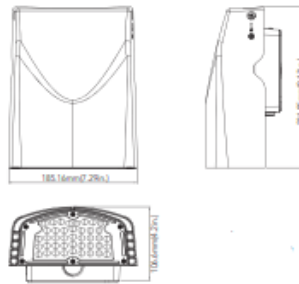

Recommended Use:

- Building Perimeter
- Entrances
- Stairways
- Security Lighting

LED Wall Packs

Angle Adjustable Series

27W

Dimensions

27 watts

- 120-277V
- 133lm/W
- 1-10V Dimming
- 4000K or 5000K - *Standard*
- 3000K - *Custom Order*

Housing

- *Die-Cast Aluminum*
- Dark Bronze - *Standard*
- White, Black, - *Custom Order*

Accessories

- Photocell - 120-277VAC

EX: EL-MS-WP10-27W27V40KDP

Dimensions

40W

40 watts

EX: EL-MS-WP10-40W27V50KD

67W

Dimensions

67 watts

- 120-277V
- 131lm/W
- 1-10V Dimming
- 4000K or 5000K - *Standard*
- 3000K - *Custom Order*

Housing

- *Die-Cast Aluminum*
- Dark Bronze - *Standard*
- White, Black, - *Custom Order*