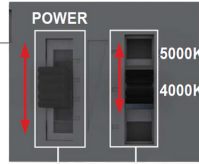

Recommended Use:

- Parking structures
- Storage areas
- Low-level security areas

LED Canopy

Round Adjustable Series

60W

CCT AND WATTAGE SELECTABLE

This fixture has the function of adjusting the lumens output and color temperature on-site.