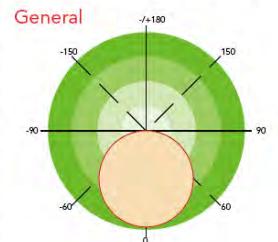

Four light output levels and three color temperature options are available to accommodate any application or personal taste.

EPA OF POST TOP

Item	
EPA	0.9696

PHOTOMETRICS

for more information email info@emium.com or call 224.735.3435 | www.emium.com