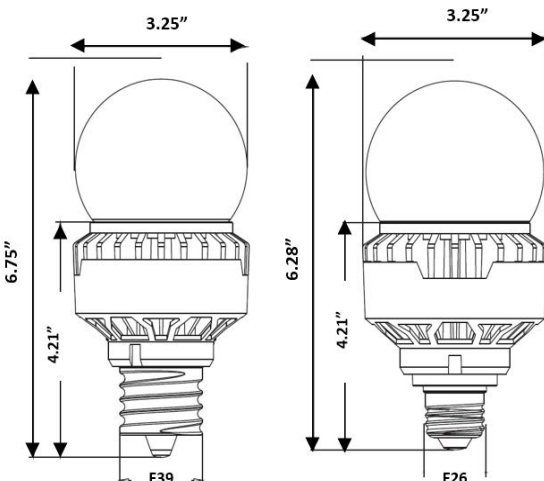

50,000 hours rated life

Ambient Temperature:

Suitable for use in -15°F to 113°F ambient temperatures.

Thermal Management:

Independently developed heat sink, cast aluminum heat dissipation.

Housing:

One-piece, die-formed aluminum housing and PC material shell, sealed by silicone ring.

Lens:

Polycarbonate lens material

Finish:

Environmentally friendly polyester powder coatings are formulated for high-durability and long-lasting color, and contains no VOC or toxic heavy metals.

Green Technology:

Mercury and UV free. RoHS compliant components.