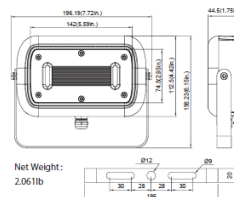

PHOTOMETRICS

DIMENSIONS

unit: mm/inch

15W(Knuckle Mount)

15W(Trunion Mount)

30W(Knuckle Mount)

30W(Trunion Mount)

30W(Wall Mount)