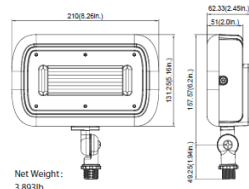

45W(Knuckle Mount)