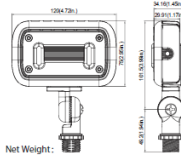

SPECIFICATIONS

Model	EL-MS-MFL-15W27V	EL-MS-MFL-30W27V	EL-MS-MFL-45W27V
Power	15W	30W	45W
Lumen Output	1500lm	3000lm	5400lm
Input Voltage	120 - 277VAC		
Controls	0-10V dimming available.		
Beam Angle	NEMA - 7H x 7V		
Color Temp	3000K 3500K 4000K 5000K		
Physical	Die cast aluminum housing with standard dark bronze finish Mounting options: Knuckle (standard), Trunion, Wall Mount		
IP Rating	IP66		
Rated Life	100,000 hrs.		

PHOTOMETRICS

DIMENSIONS

unit: mm/inch

15W(Knuckle Mount)

15W(Trunion Mount)

30W(Knuckle Mount)

30W(Trunion Mount)

30W(Wall Mount)