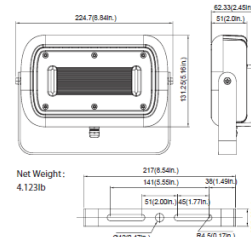

45W(Trunion Mount)