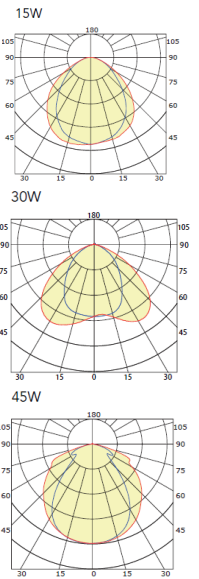

Ordering Guide: Mini Flood Light Series: Example - EL-MS-MFL15W27V35KBWM

Fixture Type	Wattage	Voltage	CCT (X,X00) Kelvin	Finish	Mounting
EL-MS-MFL					
EL-MS-MFL Mini Flood Light Series	15 15W 30 30W 45 45W	27V 120-277V	30K 3000K 35K 3500K 40K 4000K 50K 5000K	D - Dark Bronze B - Black W - White	TR Trunion KN Knuckle WM Wall Mount

SPECIFICATIONS

Model	EL-MS-MFL-15W27V	EL-MS-MFL-30W27V	EL-MS-MFL-45W27V
Power	15W	30W	45W
Lumen Output	1500lm	3000lm	5400lm
Input Voltage	120 - 277VAC		
Controls	0-10V dimming available.		
Beam Angle	NEMA - 7H x 7V		
Color Temp	3000K 3500K 4000K 5000K		
Physical	Die cast aluminum housing with standard dark bronze finish Mounting options: Knuckle (standard), Trunion, Wall Mount		
IP Rating	IP66		
Rated Life	100,000 hrs.		

PHOTOMETRICS

DIMENSIONS

unit: mm/inch

15W(Knuckle Mount)

15W(Trunion Mount)

30W(Knuckle Mount)

30W(Trunion Mount)

30W(Wall Mount)