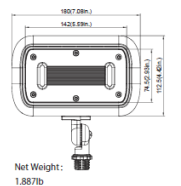

PHOTOMETRICS

DIMENSIONS

unit: mm/inch

15W(Knuckle Mount)

15W(Trunion Mount)

30W(Knuckle Mount)

30W(Trunion Mount)

30W(Wall Mount)