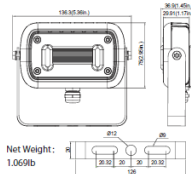

PHOTOMETRICS

DIMENSIONS

unit: mm/inch

15W(Knuckle Mount)

15W(Trunion Mount)

30W(Knuckle Mount)

30W(Trunion Mount)

30W(Wall Mount)