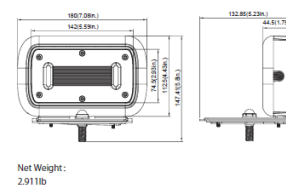

PHOTOMETRICS

DIMENSIONS

unit: mm/inch

15W(Knuckle Mount)

15W(Trunion Mount)

30W(Knuckle Mount)

30W(Trunion Mount)

30W(Wall Mount)