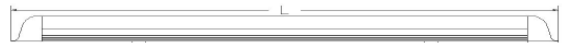

EL-MC-BA-01-40