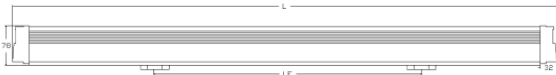

Model	EL-MC-BA-01-20	EL-MC-BA-01-40	EL-MC-TP-03-30	EL-MC-TP-03-60	EL-MC-TP-03-80	EL-MC-TP-03-90	EL-MC-TP-03-110
Length	2'	4'	2'	4'	5'	6'	8'
Power Consumption	20 watts	40 watts	30 watts	60 watts	80 watts	90 watts	110 watts
Lumen Output	2150	4300	3300	6600	8800	9900	12100
Waterproof Rating	IP54			IP65			
Beam Angle	230°						
Input Voltage	100-277VAC						
Color	3000K		4000K	5000K	6000K		
CRI	> 85						
Options	Linkable (end to end or with cable) Multiple lensing options (frosted, prismatic, clear)						
Rated Life	More than 50,000 hrs						